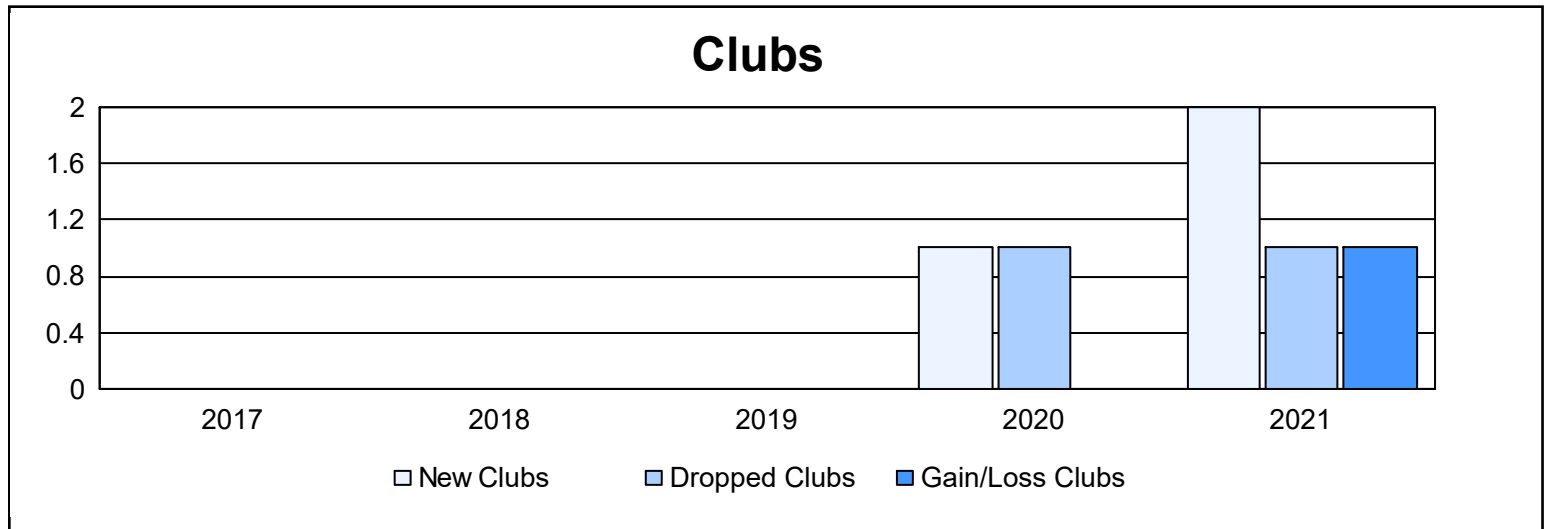

Year	New Clubs	Dropped Clubs	Gain/ Loss Clubs	New Members	Charter Members	Reinstate Members	Transfer Members	Total Member Added	Total Members Dropped	Gain/ Loss Members
2016-2017	0	0	0	121	1	2	3	127	185	-58
2017-2018	0	0	0	151	0	1	8	160	175	-15
2018-2019	0	0	0	107	0	6	3	116	163	-47
2019-2020	1	1	0	94	23	3	4	124	170	-46
2020-2021	2	1	1	67	46	6	6	125	153	-28
<b>Average</b>	<b>1</b>	<b>0</b>	<b>0</b>	<b>108</b>	<b>14</b>	<b>4</b>	<b>5</b>	<b>130</b>	<b>169</b>	<b>-39</b>

### Membership Composition June 2021 Cumulative