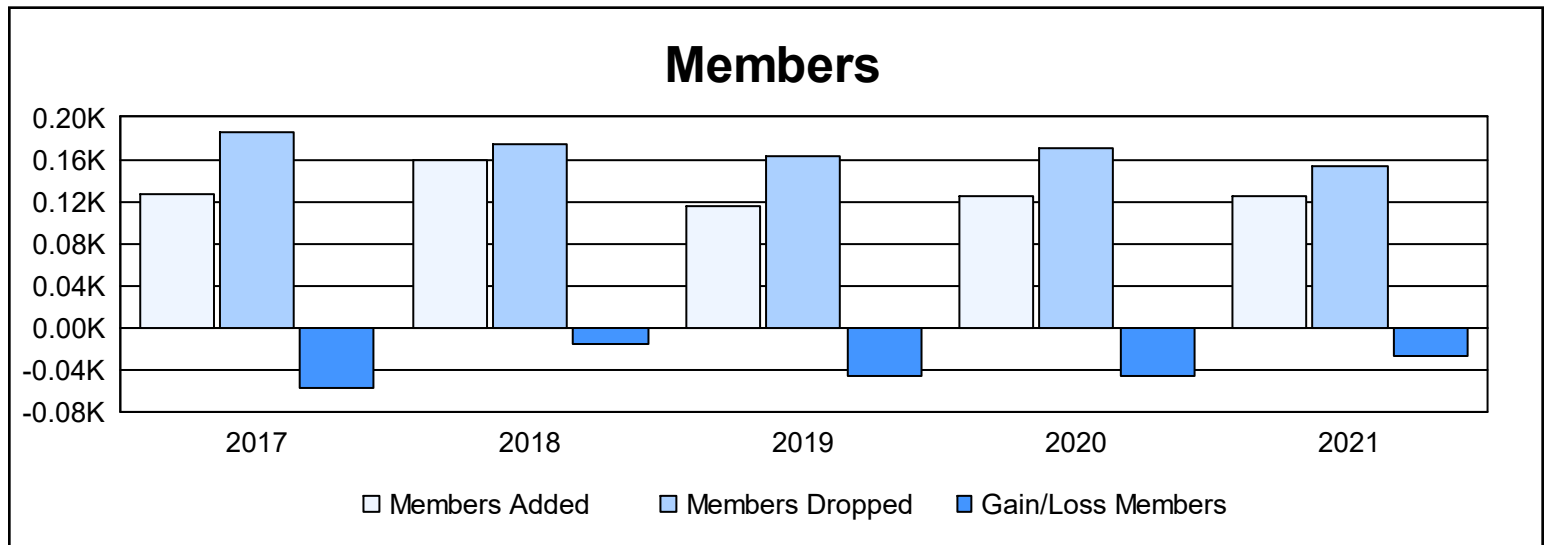

Year	New Clubs	Dropped Clubs	Gain/ Loss Clubs	New Members	Charter Members	Reinstate Members	Transfer Members	Total Member Added	Total Members Dropped	Gain/ Loss Members
2016-2017	0	0	0	121	1	2	3	127	185	-58
2017-2018	0	0	0	151	0	1	8	160	175	-15
2018-2019	0	0	0	107	0	6	3	116	163	-47
2019-2020	1	1	0	94	23	3	4	124	170	-46
2020-2021	2	1	1	67	46	6	6	125	153	-28
<b>Average</b>	<b>1</b>	<b>0</b>	<b>0</b>	<b>108</b>	<b>14</b>	<b>4</b>	<b>5</b>	<b>130</b>	<b>169</b>	<b>-39</b>

### Membership Composition June 2021 Cumulative