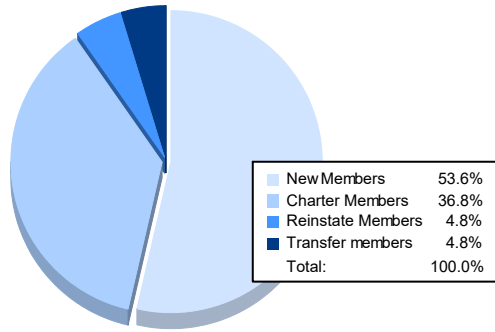

Year	New Clubs	Dropped Clubs	Gain/ Loss Clubs	New Members	Charter Members	Reinstate Members	Transfer Members	Total Member Added	Total Members Dropped	Gain/ Loss Members
2016-2017	0	0	0	121	1	2	3	127	185	-58
2017-2018	0	0	0	151	0	1	8	160	175	-15
2018-2019	0	0	0	107	0	6	3	116	163	-47
2019-2020	1	1	0	94	23	3	4	124	170	-46
2020-2021	2	1	1	67	46	6	6	125	153	-28
<b>Average</b>	<b>1</b>	<b>0</b>	<b>0</b>	<b>108</b>	<b>14</b>	<b>4</b>	<b>5</b>	<b>130</b>	<b>169</b>	<b>-39</b>

### Membership Composition June 2021 Cumulative

### Gender Composition June 2021 Cumulative